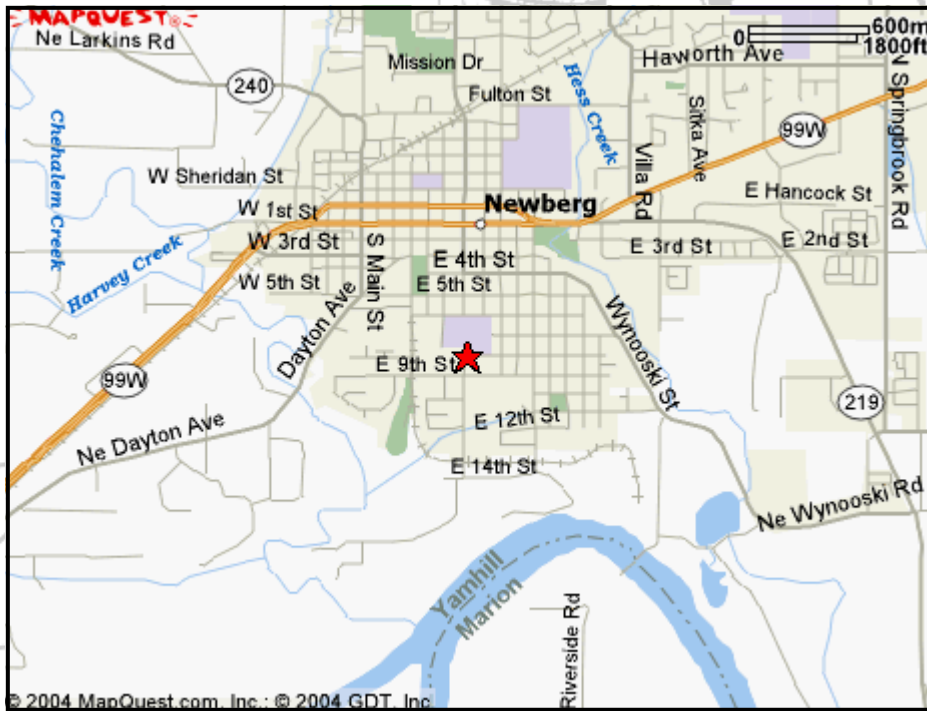

Directions to C.S. Lewis Academy

*Basketball games are played at Edwards Elementary School (715 East 8th Street, Newberg OR)

*Soccer games are played at Renne Field, adjacent to Edwards Elementary

High School Office: 503.538.2195
715 South River Street, Newberg OR 97132

Detailed View

If entering Newberg from 240

Turn LEFT at the 2nd light on 1st Street
Turn RIGHT on River Street
Turn Right on 8th Street
Go 2 1/2 Blocks
Edwards Elementary is on your RIGHT
Enter the school on the right side of Building
**Soccer field is on West side

If entering Newberg on 99W from Portland

Turn LEFT on River Street
Turn RIGHT on 8th Street
Go 2 1/2 Blocks
Edwards Elementary is on your RIGHT
Enter the school on the right side of Building
**Soccer field is on West side